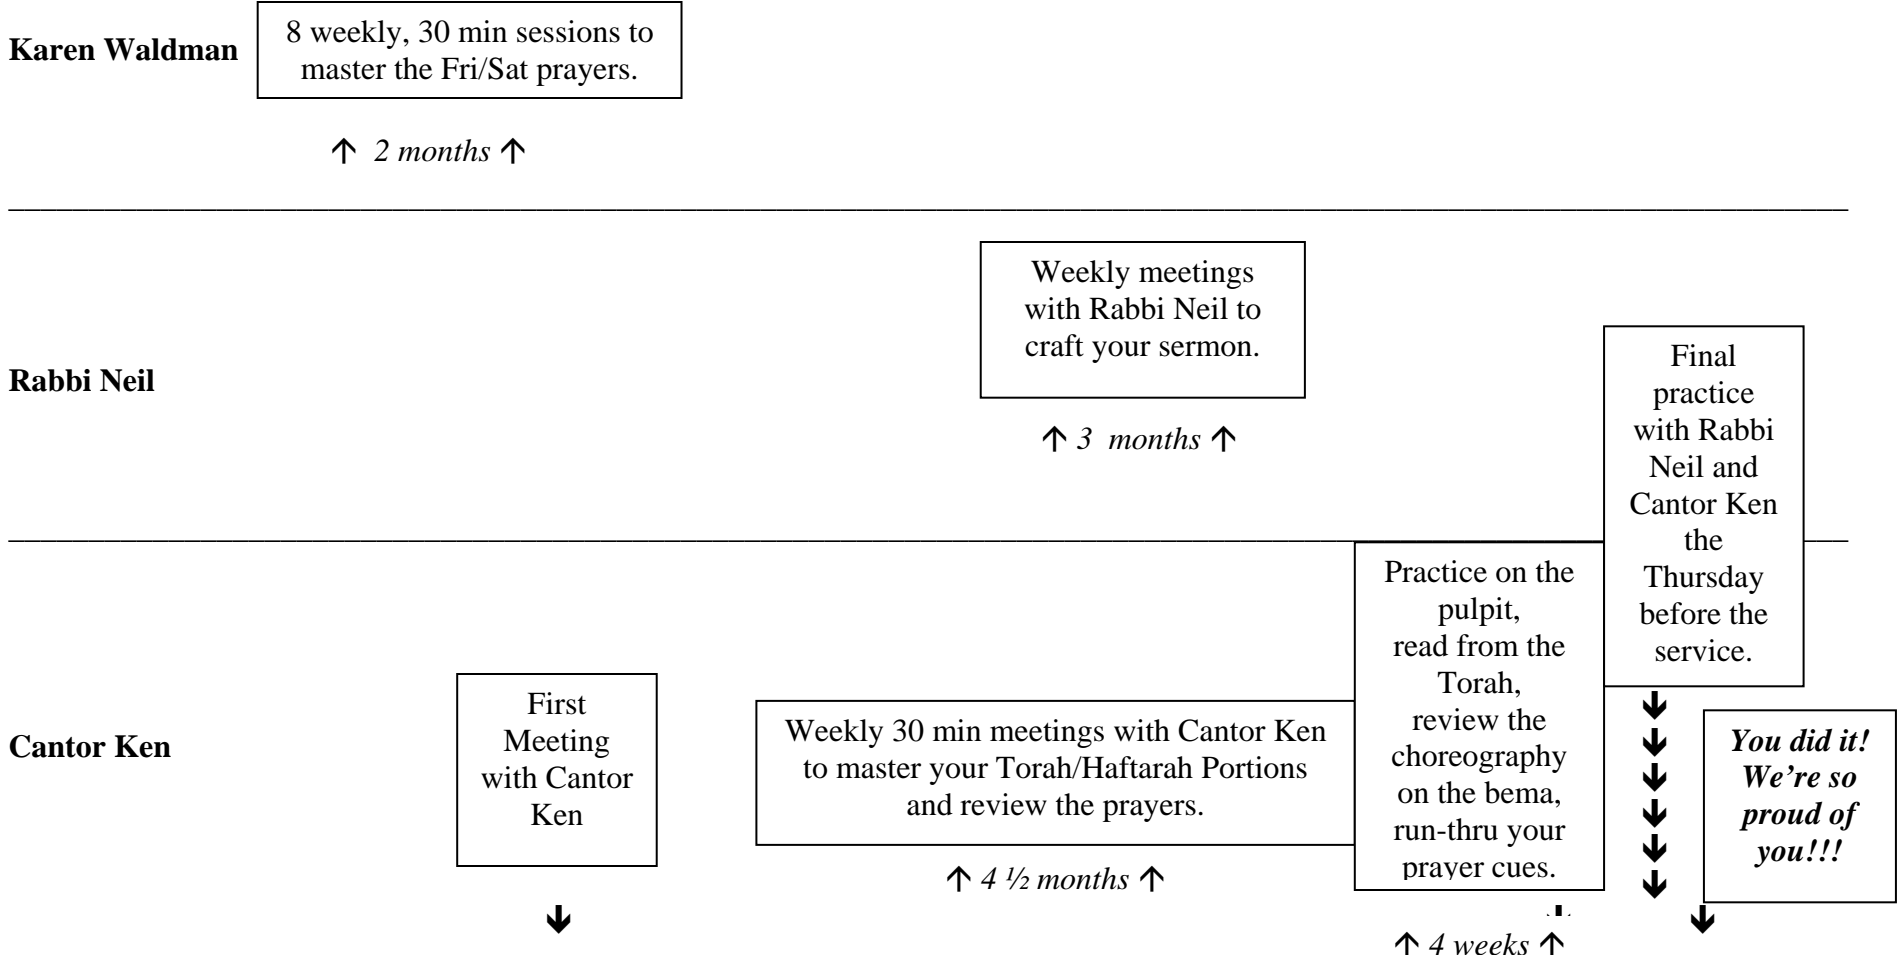

# Bar/Bat Mitzvah Timeline

*A timeline of your one-on-one schedule in preparation to become a bar/bat mitzvah.*

8 months   6 months   5 months   4 months   3 months   2 months   1 month   Mazal Tov!